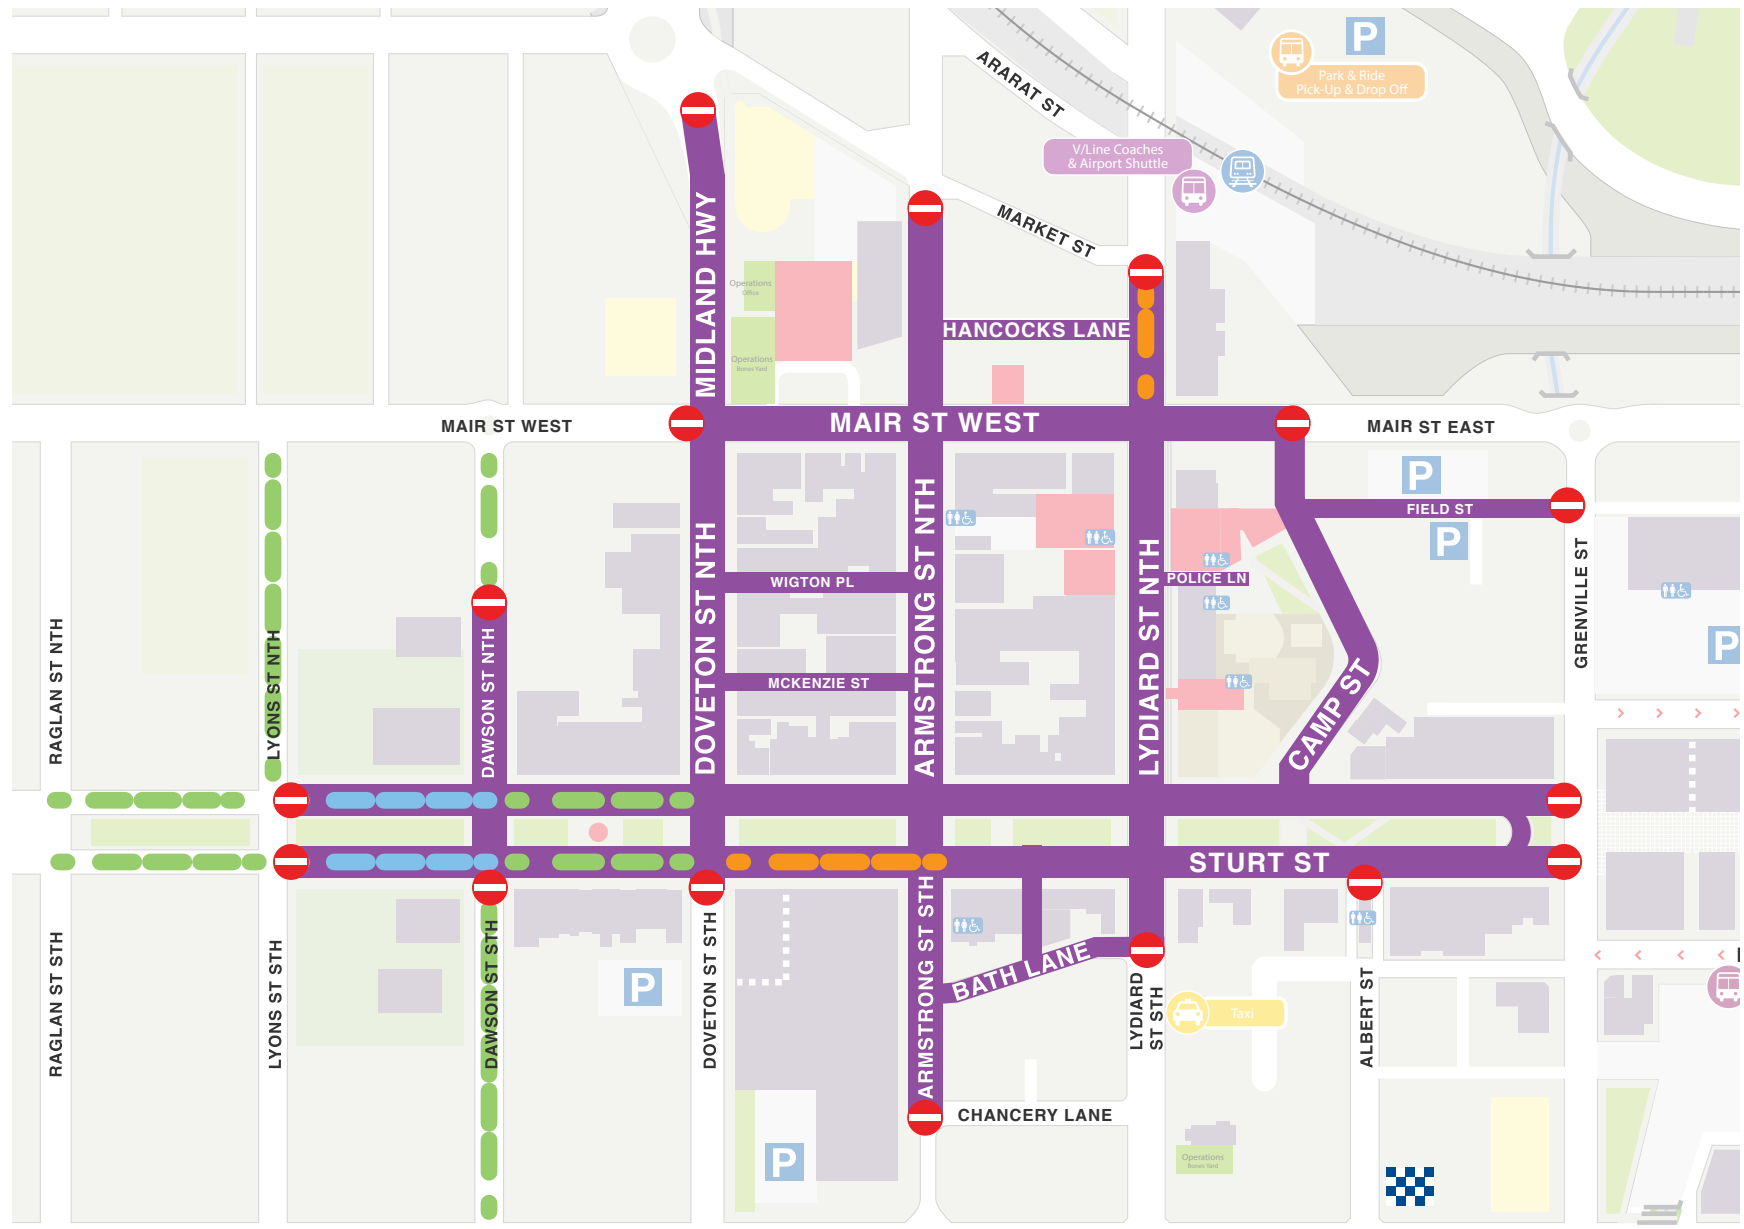

CHANGE OF TRAFFIC CONDITIONS & ROAD CLOSURES

WHITE NIGHT BALLARAT Saturday 1 June 2024 6.00pm to midnight

White Night is heading back to Ballarat to light up the night. A celebration of art, culture and community, the event will excite and delight both locals and visitors. The event infrastructure will begin setting up from Monday 27 May, with road closures commencing on Friday 31 May. The removal of event infrastructure will be completed by Tuesday 4 June and all roads to be opened by 2.30am on Sunday 2 June 2024.

Some roads will be closed or partially closed from Friday 31 May - Sunday 2nd June.

For detailed information regarding closures and times please refer to www.whitenight.com.au

Please consider alternate routes when travelling during this time period, please be patient and drive safely on the roads.

For road closure queries please don't hesitate to contact us at traffic@accolade.net.au

TO LEARN MORE ABOUT THE EVENT, PROGRAM AND LOCATIONS PLEASE VISIT WHITENIGHT.COM.AU/BALLARAT

- Pre-Event Road Changes - 07:00AM Friday 31st May - Check website for full details
 - Pre-Event Road Changes - 12:00PM Friday 31st May - Local Traffic Only
 - Pre-Event Road Changes - 12:00PM Friday 31st May - Roads Closed
 - Event Road Closure - 12:00PM Saturday 1st June - 2:30AM Sunday 2nd June
- ALL ROAD CLOSURES OPEN 2:30AM SUNDAY 2ND JUNE**